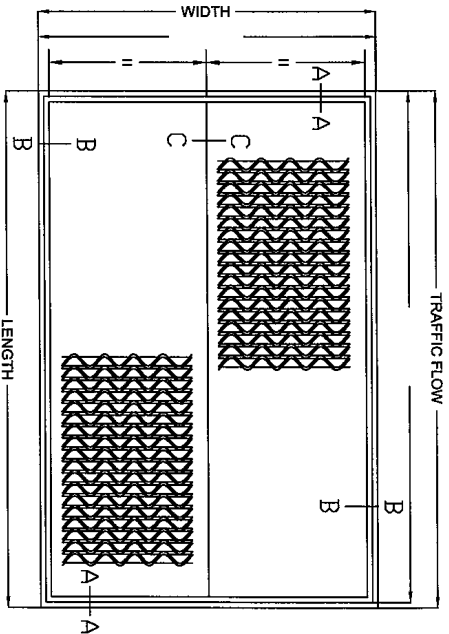

MODEL: KABE MAT DELUXE/AL-100 FRAME
Plan View Of Grille

Quantity:

GRILLES:
Material: Aluminum 6061-T6
Assembly: 1/2" Aluminum Square Tube spacers
Finish Options: Clear anodized
 Bronze anodized

WIRE:
Material: Stainless Steel Cable
Finish Options: Clear anodized
 Bronze anodized