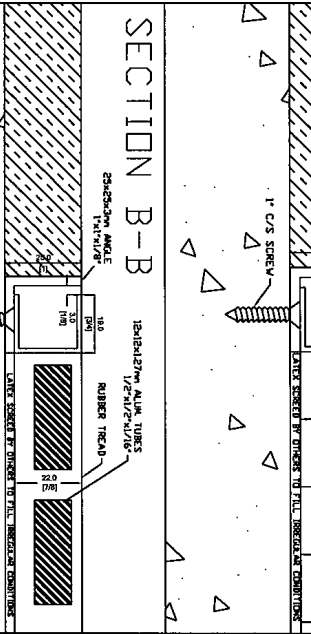

MODEL: KABE MAT DELUXE/AL-100 FRAME
Plan View Of Grille

Quantity:

GRILLES:
Material: Aluminum 6061-T6
Assembly: 1/2" Aluminum Square Tube spacers
Finish Options: Clear anodized
 Bronze anodized

WIRE:
Material: Stainless Steel Cable
Finish Options: Clear anodized
 Bronze anodized